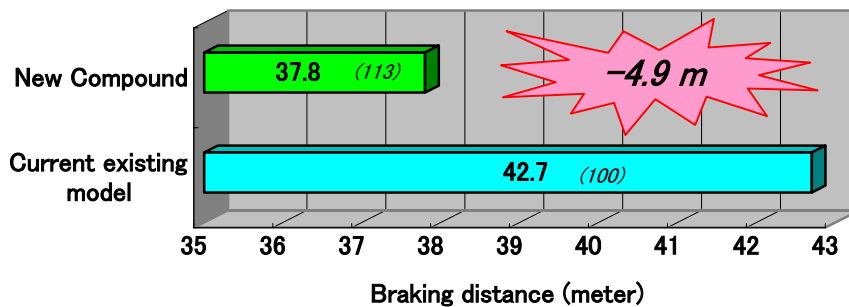

**EUROWINTER  
HS437**

23 sizes  
Section : 165 – 255  
Series : 40 – 80  
Rims : 14 – 18 inches  
Speed symbol : T, H, V

**EUROWINTER  
HS435**

16 sizes  
Section : 165 – 255  
Series : 55 – 80  
Rims : 13 – 15 inches  
Speed symbol : Q, T

Following two sizes are another two available patterns:

- \*195/60R14 86T HS434
- \*135/80R13 70Q HS400

**WET Braking from 100km/h to 0km/h**

Test condition

- Tyre size : [HS437]205/55R16 91H [current existing model] vs [New compound]
- Vehicle : TOYOTA CRESTA ( driver only )
- Air pressure ( kPa ) : ( F )230( R )230
- Surface of the road : SUMITOMO RUBBER INDUSTRIES, LTD test course
- # The test is an original test in SUMITOMO RUBBER INDUSTRIES, LTD.